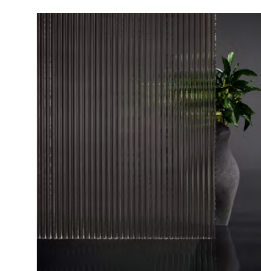

An example of an Elite Metal door in a brushed brass finish

RAL 9005 STR

RAL 7021 STR

RAL 7016 STR

VSG transparent

VSG matt

Fluted

Stilinspiration